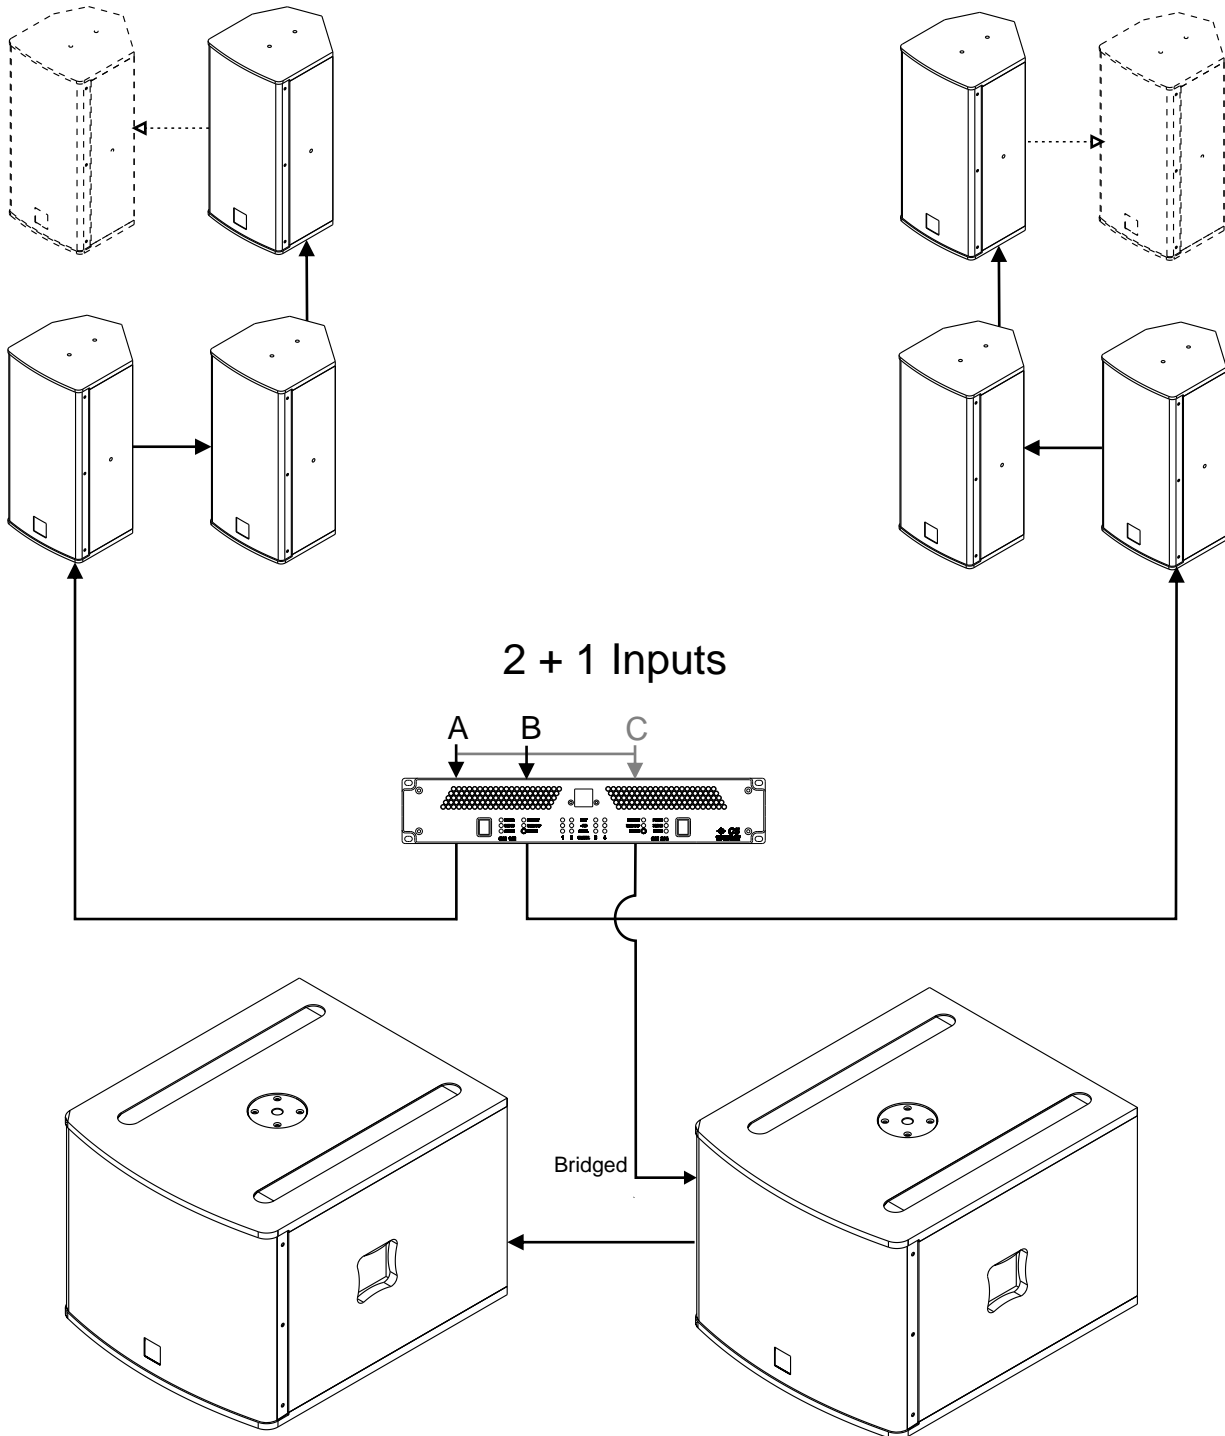

System Components:
6x - 8x G308
2x G15-SUB
C5