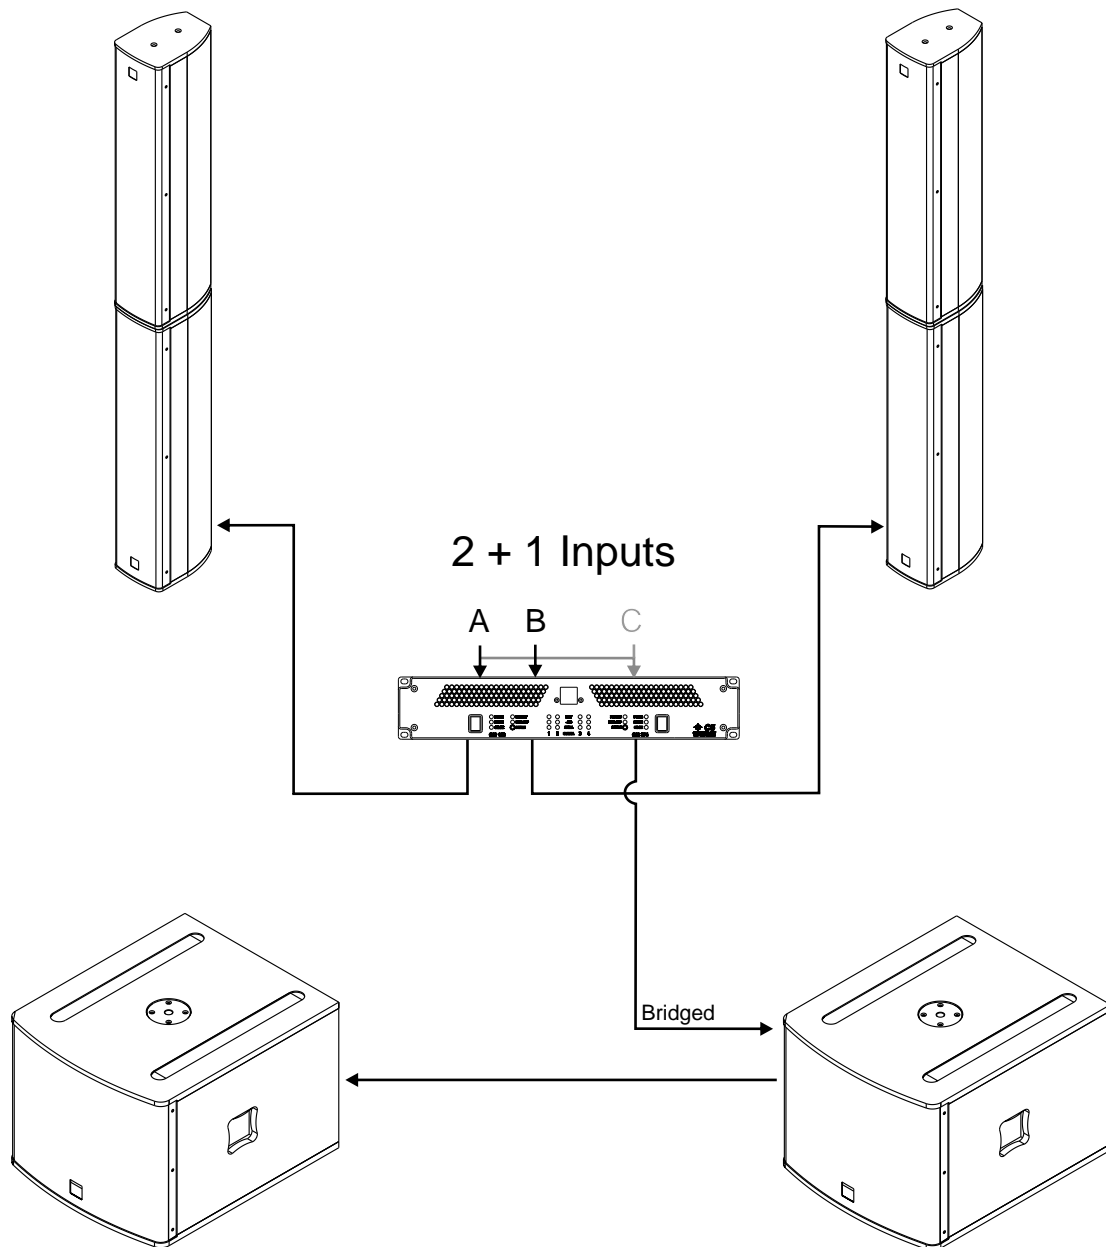

# No.2 8x CoRAY4 Full Range

System Components:  
8x CoRAY4  
1x C5  
Preset:  
CoRAY4-F-Twin.dfa

**System Components:**

2x CoRAY4  
2x G15-SUB  
1x C5

**Preset:**

CoRAY4x120.dfa  
G15SUBx130.dfa

System Components:  
4x CoRAY4  
2x G18-SUB  
1x C5